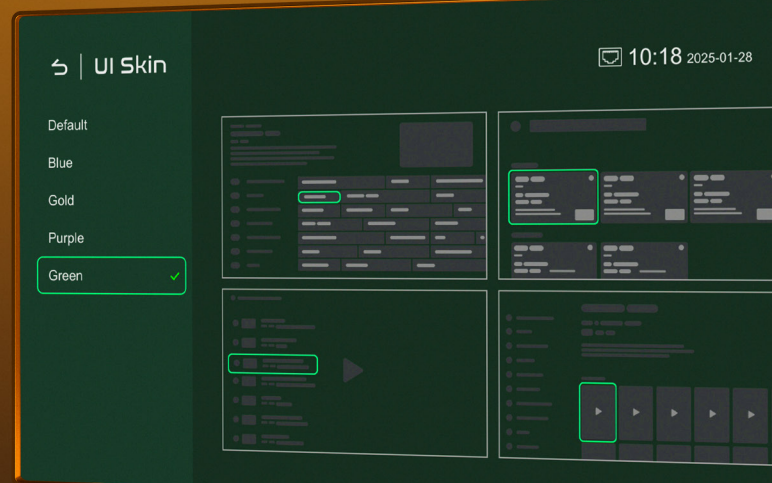

TV SERIES & VOD