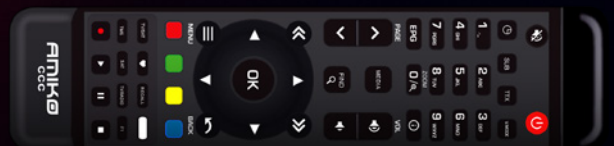

AMIKO

Triple Tuner HDD

**h.265
HEVC**

- 1 High Speed USB 2.0 Connection Support
- SATA port
- Ethernet connection
- TimeShifting Support
- Dolby Digital Bit-Stream out via HD OUT

- MKV, AVI, MPG, MP4, TS, VOB, JPEG & MP3 Playback Support
- Software Upgrade via USB
- Low Power Consumption in Stand-By